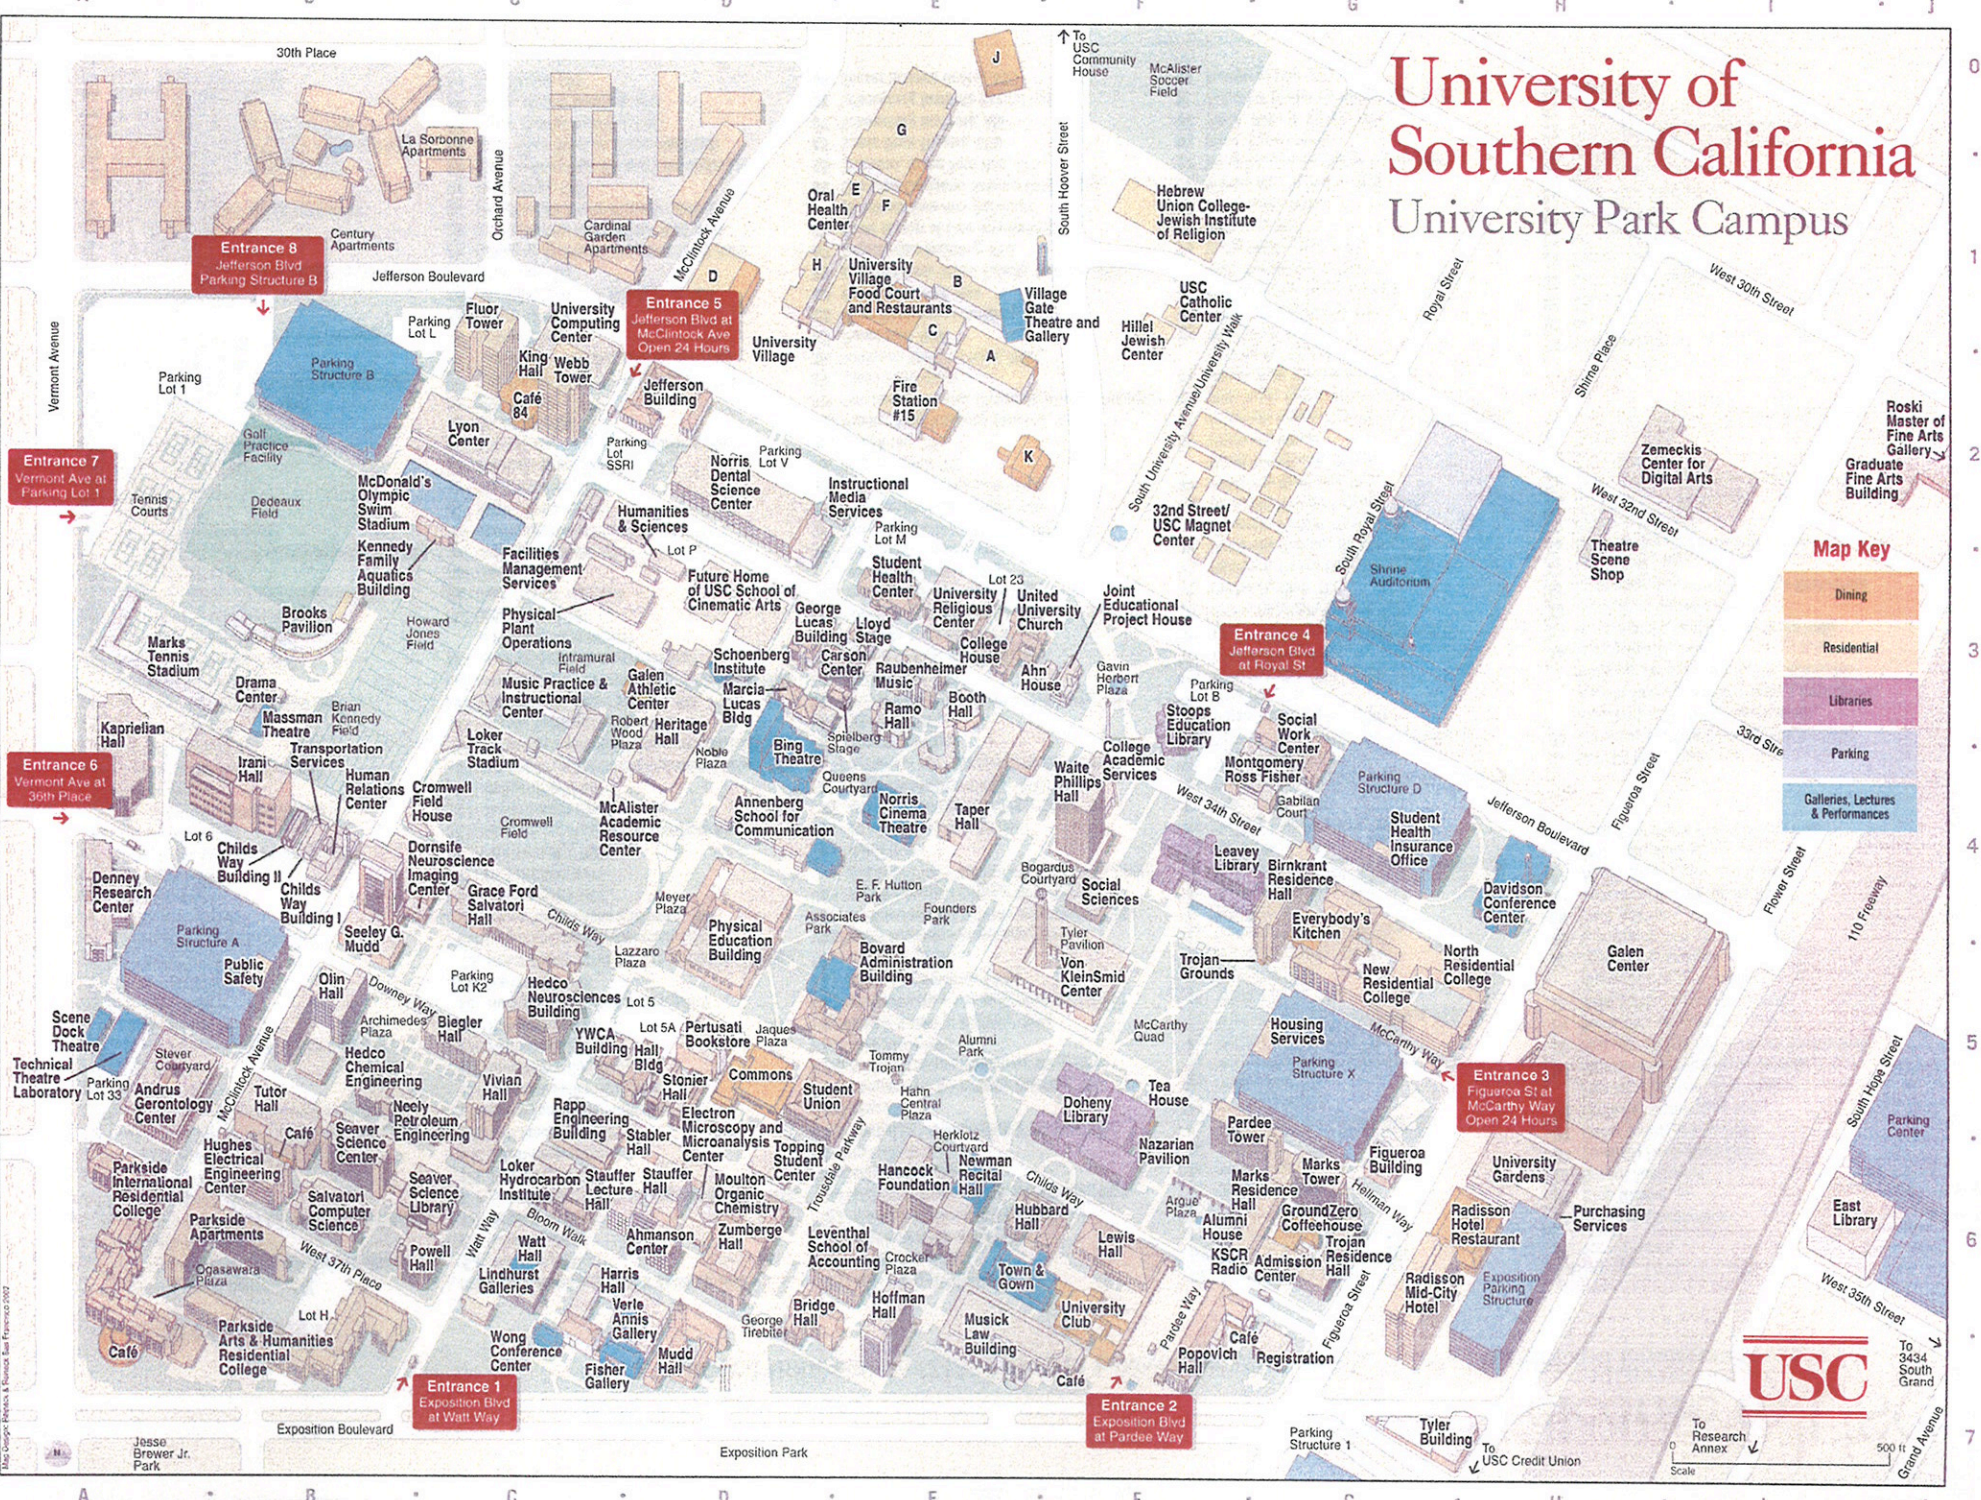

University of Southern California

University Park Campus

Map Key

- Dining
- Residential
- Libraries
- Parking
- Galleries, Lectures & Performances

Scale 0 500 ft
To Research Annex
To USC Credit Union
To 3434 South Grand
To 110 Freeway